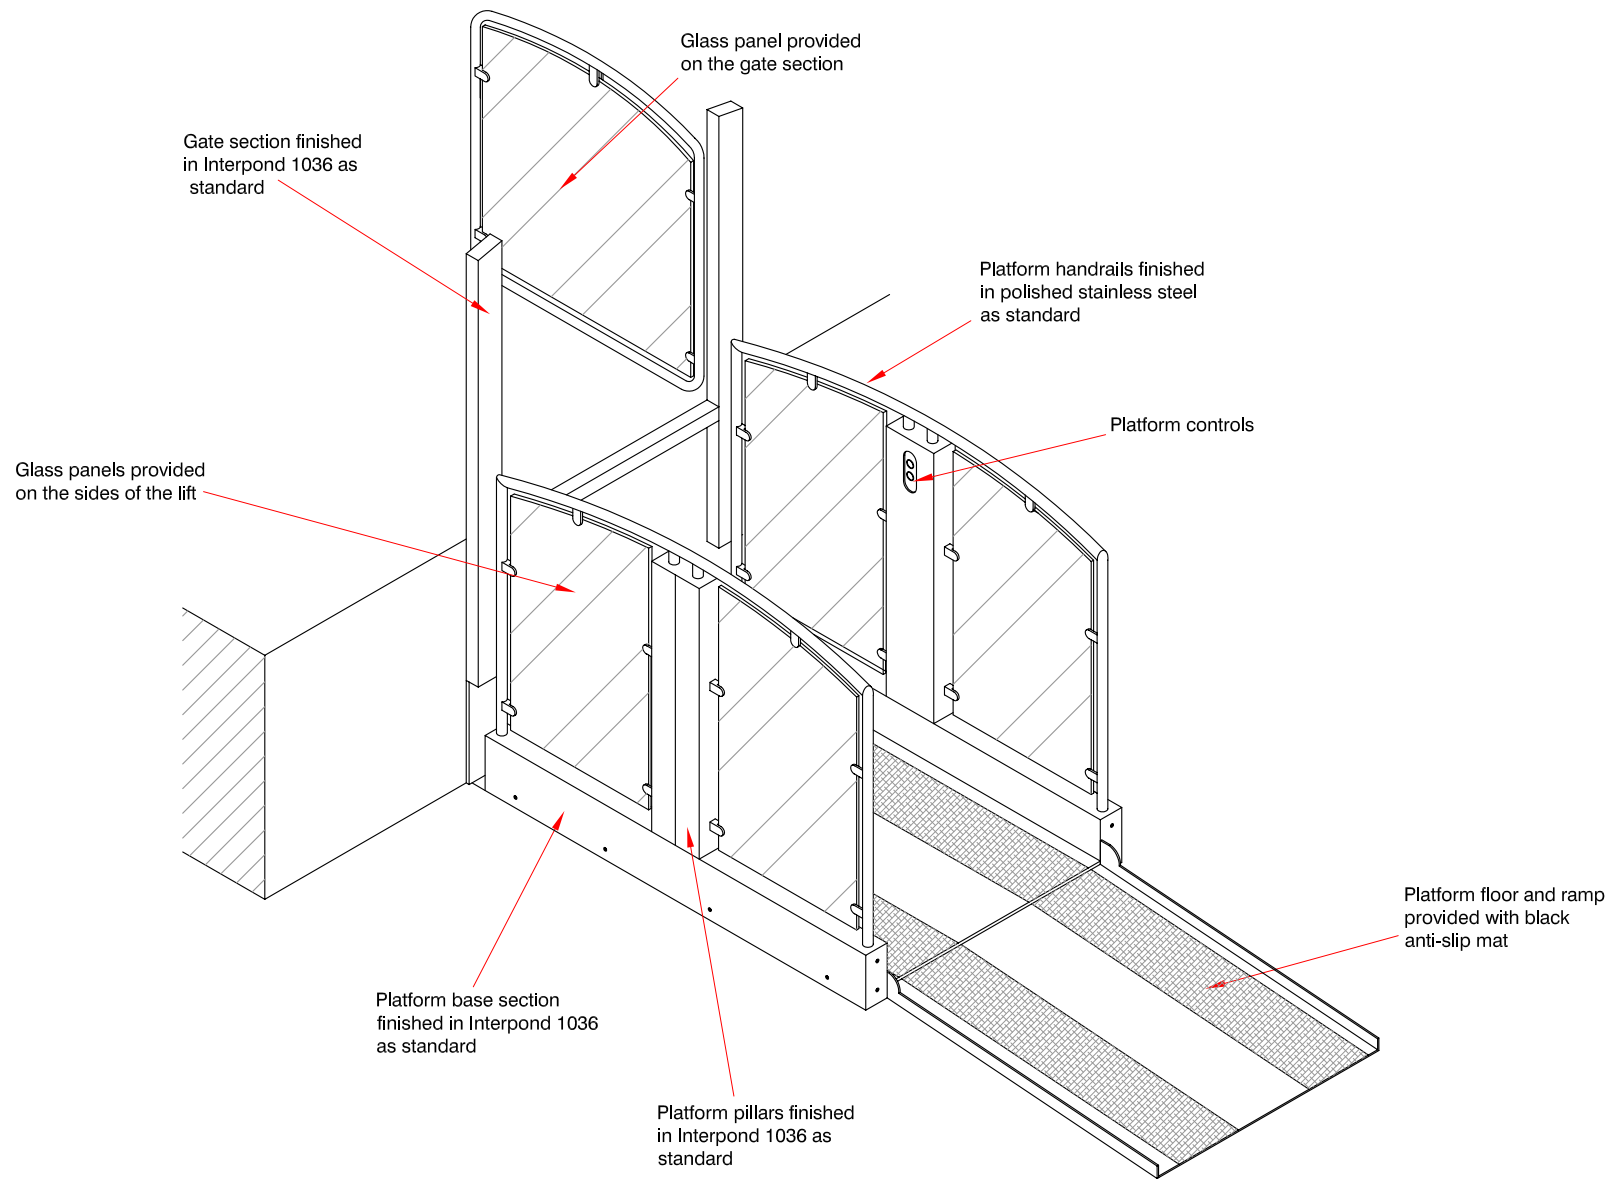

NOTE THIS DRAWING IS FOR GUIDANCE ONLY AND MUST NOT BE USED AS A PROPER WORKING DRAWING. FOR ENQUIRIES ABOUT THE LIFT PLEASE CONTACT THE **Platform Lift Co** - TEL 01256 896000

Platform Lift Company
Apsley Barns, Apsley, Near Andover, Hants, SP11 6NA
Tel - 01256 896000
Fax - 01256 896900
E-mail - info@platformliftco.co.uk
website - www.platformliftco.co.uk

TITLE	'Elegance' Step Lift		
DWG NO.	250 - EL - ISO	REV	A
SCALE	NTS	DATE	09/11/06
		DRAWN	RH